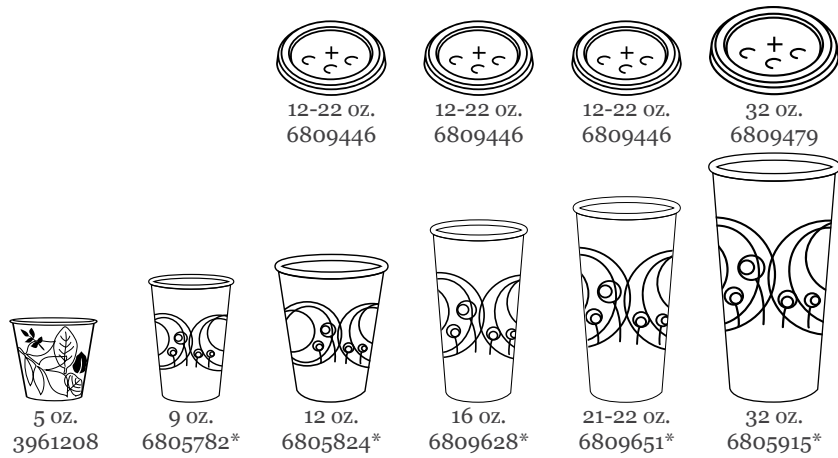

COLD CUPS AND LIDS

CUPS

CORRESPONDING LIDS

APN	Product Description	Pack Size	APN	Product Description	Pack Size
3961208	5 oz Paper Board, Pathways Print	24/100 EA			
6805782*	9 oz Paper Board, Double Poly-Coated, Meadows Print	24/50 EA			
6805824*	12 oz Paper Board, Double Poly-Coated, Meadows Print	16/75 EA	6809446	Lid, 12-22 oz, Straw Slotted, Plastic, Translucent	12/100 EA
6809628*	16 oz Paper Board, Double Poly-Coated, Meadows Print	24/50 EA	6809446	Lid, 12-22 oz, Straw Slotted, Plastic, Translucent	12/100 EA
6809651*	21-22 oz Paper Board, Double Poly-Coated, Meadows Print	24/50 EA	6809446	Lid, 12-22 oz, Straw Slotted, Plastic, Translucent	12/100 EA
6805915*	32 oz Paper Board, Double Poly-Coated, Meadows Print	15/40 EA	6809479	Lid, 32 oz, Straw Slotted, Plastic, Translucent	15/40 EA