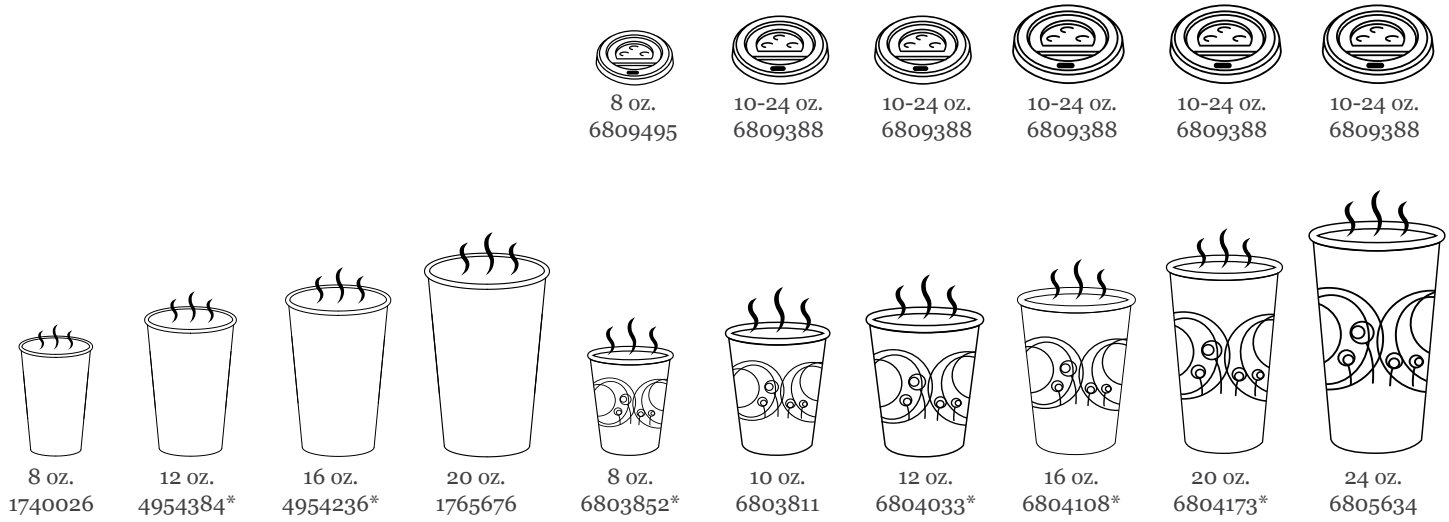

HOT CUPS AND LIDS

CUPS

CORRESPONDING LIDS

APN	Product Description	Pack Size	APN	Product Description	Pack Size
1740026	8 oz Paper Board, Single PLA-Coated, Leaf Print, Compostable**	1000 EA			
4954384*	12 oz Paper Board, Single PLA-Coated, Leaf Print, Compostable**	1000 EA			
4954236*	16 oz Paper Board, Single PLA-Coated, Leaf Print, Compostable**	1000 EA			
1765676	20 oz Paper Board, Single PLA-Coated, Leaf Print, Compostable**	1000 EA			
6803852*	8 oz Paper Board, Single Poly-Coated, Meadows Print	20/50 EA	6809495	Lid, 8 oz, Dome Sip, Plastic, White	10/100 EA
6803811	10 oz Paper Board, Single Poly-Coated, Meadows Print	20/50 EA	6809388	Lid, 10-24 oz, Dome Sip, Plastic, White	10/100 EA
6804033*	12 oz Paper Board, Single Poly-Coated, Meadows Print	20/50 EA	6809388	Lid, 10-24 oz, Dome Sip, Plastic, White	10/100 EA
6804108*	16 oz Paper Board, Single Poly-Coated, Meadows Print	20/50 EA	6809388	Lid, 10-24 oz, Dome Sip, Plastic, White	10/100 EA
6804173*	20 oz Paper Board, Single Poly-Coated, Meadows Print	20/50 EA	6809388	Lid, 10-24 oz, Dome Sip, Plastic, White	10/100 EA
6805634	24 oz Paper Board, Single Poly-Coated, Meadows Print	20/25 EA	6809388	Lid, 10-24 oz, Dome Sip, Plastic, White	10/100 EA

**Compostable in commercial facilities. Not suitable for backyard composting.

*Serve Good™ item. Serve Good is a US Foods® program, highlighting our products that are responsibly sourced or contribute to waste reduction. For more information, please visit <https://usfoods.com/food/serve-good/serve-good-disposables-brochure.html>

Trim Size: 8.5" x 11" Bleed Size: 8.75" x 11.25"

Job Number: EB-2017041902

Monogram Paper Cups

Last Modified: 05/09/17

Modified by: LAUREN J

Design Manager: ED PETRUCZENKO

Copy Writer: LARRY M

Designer: LAUREN J

Proofreader: JOE M

Released: 05/19/17

Printed: NO

PDF: YES