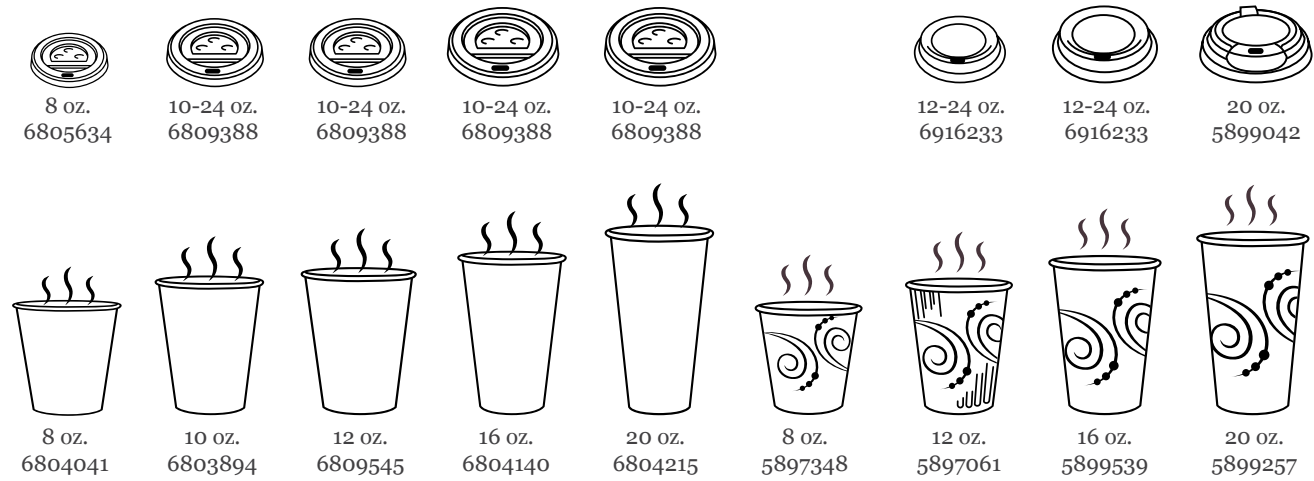

HOT CUPS AND LIDS (CONTINUED)

CUPS

CORRESPONDING LIDS

APN	Product Description	Pack Size	APN	Product Description	Pack Size
6804041	8 oz Paper Board, Single Poly-Coated, White	20/50 EA	6809495	Lid, 8 oz, Dome Sip, Plastic, White	10/100 EA
6803894	10 oz Paper Board, Single Poly-Coated, White	20/50 EA	6809388	Lid, 10-24 oz, Dome Sip, Plastic, White	10/100 EA
6809545	12 oz Paper Board, Single Poly-Coated, White	20/50 EA	6809388	Lid, 10-24 oz, Dome Sip, Plastic, White	10/100 EA
6804140	16 oz Paper Board, Single Poly-Coated, White	20/50 EA	6809388	Lid, 10-24 oz, Dome Sip, Plastic, White	10/100 EA
6804215	20 oz Paper Board, Single Poly-Coated, White	20/25 EA	6805634	Lid, 10-24 oz, Dome Sip, Plastic, White	10/100 EA
5893748	8 oz Paper Board, Single Poly-Coated, Symphony Print	20/50 EA			
5897061	12 oz Paper Board, Single Poly-Coated, Symphony Print	15/40 EA	6916233	Lid, 12-24 oz, Dome With Hole, Plastic, White	100 EA
5899539	16 oz Paper Board, Single Poly-Coated, Symphony Print	15/35 EA	6916233	Lid, 12-24 oz, Dome With Hole, Plastic, White	100 EA
5899257	20 oz Paper Board, Single Poly-Coated, Symphony Print	10/35 EA	5899042	Lid, 20 oz, Dome With Hole, Plastic, White	10/100 EA

Trim Size: 8.5" x 11" Bleed Size: 8.75" x 11.25"

Job Number: EB-2017041902

Monogram Paper Cups

Last Modified: 05/09/17

Modified by: LAUREN J

Design Manager: ED PETRUCZENKO

Copy Writer: LARRY M

Designer: LAUREN J

Proofreader: JOE M

Released: 05/19/17

Printed: NO

PDF: YES