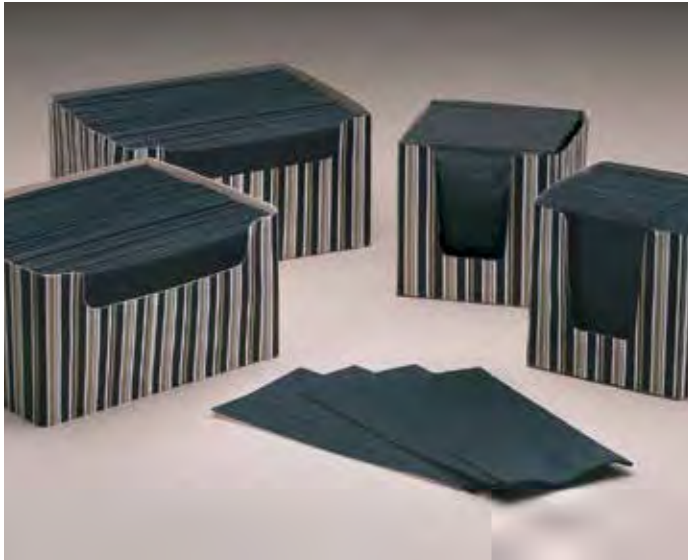

Napkins with Decorative Inner Packs