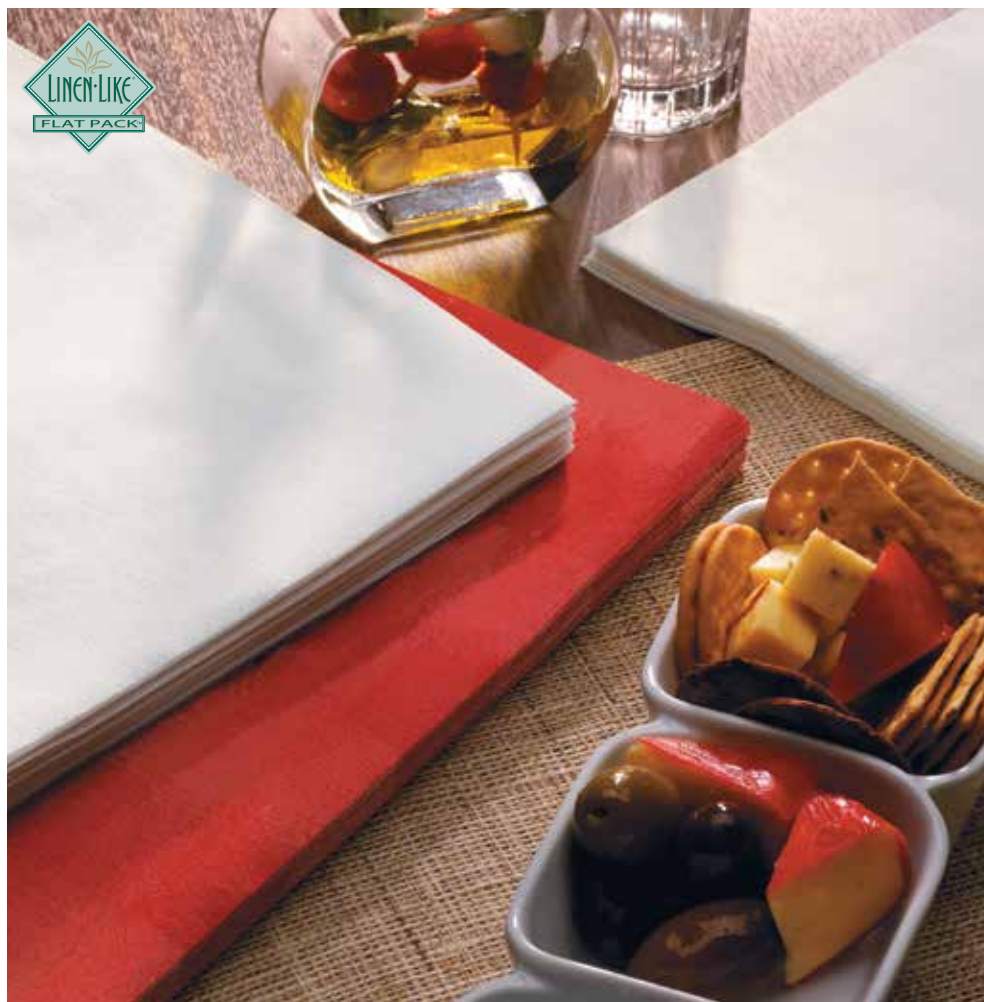

Linen-Like® Flat Packs™