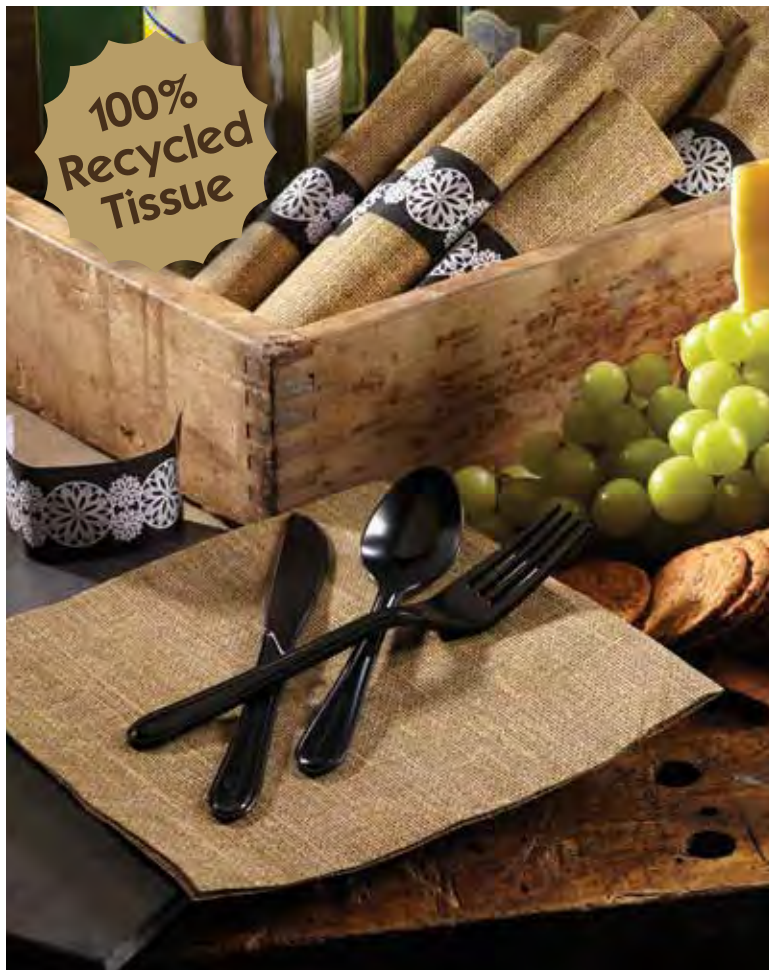

FashnPoint® By hoffmaster® Burlap

FashnPoint® is expanding to include burlap printed items. Burlap and FashnPoint® combine to create an upscale vintage style! Available in Placemats, Guest Towels, Dinner Napkins, CaterWrap® and Flat Packs™.

Burlap CaterWrap®