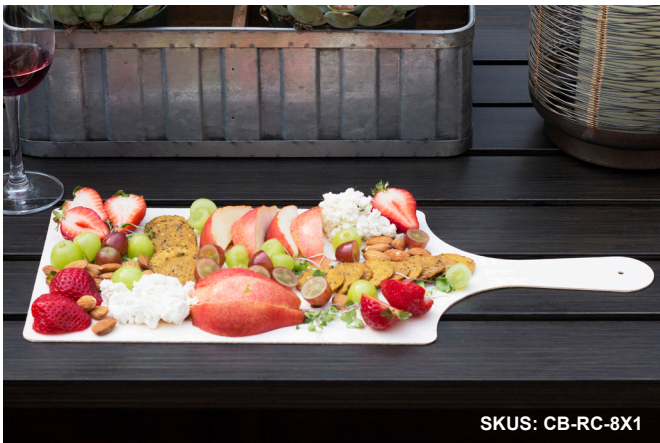

VERTERRA SINGLE-USE CHEESE, CHARCUTERIE, & PIZZA BOARDS

RECTANGULAR BOARDS

A-CODE	DESCRIPTION	PACK SIZE	MFR#
9179944	2" x 4" VerTerra Dinnerware Small Rectangle Single-Use Cheese Board	200	CB-RC-2X4
4356800	5" x 10" VerTerra Dinnerware Medium Rectangle Single-Use Cheese Board	100	CB-RC-5X1
8906530	8" x 12" VerTerra Dinnerware Large Rectangle Single-Use Cheese Board	100	CB-RC-8X1

SQUARE BOARDS

A-CODE	DESCRIPTION	PACK SIZE	MFR#
5687575	5" x 5" VerTerra Dinnerware Small Square Single-Use Cheese Board	200	CB-SQ-5X5
7622538	8" x 8" VerTerra Dinnerware Medium Square Single-Use Cheese Board	100	CB-SQ-8X8
2317214	11" x 11" VerTerra Dinnerware Large Square Single-Use Cheese Board	50	CB-SQ-1X1

The Originator and Leader in Dinnerware From Fallen Leaves™