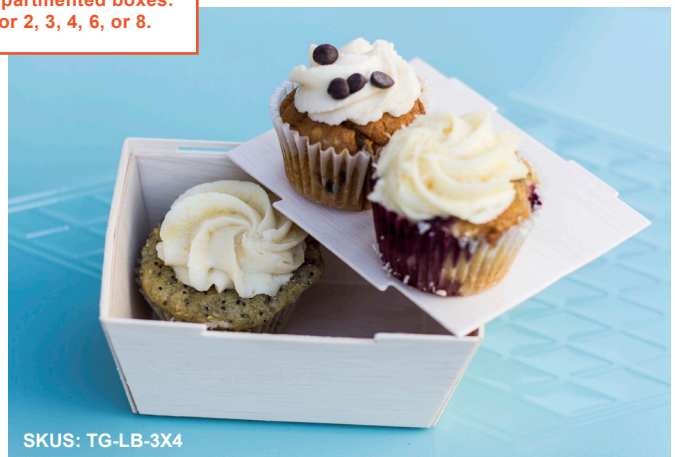

SKUS: WB-BB-8X1

SKUS: TG-LB-3X4

VERTERRA DINNERWARE SUSTAINABLE TO-GO BOXES - MADE FROM BALSA WOOD

COLLAPSIBLE BOXES

A-CODE	DESCRIPTION	PACK SIZE	MFR#
5161346	4" x 6" VerTerra Dinnerware Small Rectangular Collapsible Box with Attached Lid	300	TG-CB-4X6
5876553	4" x 6" VerTerra Dinnerware Small Rectangular Collapsible Box with Window Lid	300	WB-CB-4X6
4108453	6" x 6" VerTerra Dinnerware Small Square Collapsible Box with Attached Lid	300	TG-CB-6X6
6344687	7" x 7" VerTerra Dinnerware Medium Square Collapsible Box with Attached Lid	300	TG-CB-7X7
4226881	6" x 8" VerTerra Dinnerware Medium Rectangular Collapsible Box with Attached Lid	300	TG-CB-6X8
9977180	6" x 8" VerTerra Dinnerware Medium Rectangular Collapsible Box with Window Lid	50	WB-CB-6X8
3950983	6" x 8" VerTerra Dinnerware Medium Collapsible Vento Box with Attached Lid	50	TG-BB-6X8
6960442	6" x 8" VerTerra Dinnerware Medium Collapsible Vento Box with Window Lid	50	WB-BB-6X8
3763107	8" x 11" VerTerra Dinnerware Large Rectangular Collapsible Box with Attached Lid	100	TG-CB-8X1
8355825	8" x 11" VerTerra Dinnerware Large Collapsible Vento Box with Window Lid	50	WB-BB-8X1
6111175	8" x 11" VerTerra Dinnerware Large Collapsible Vento Box with Attached Lid	50	TG-BB-8X1
8563452	8" x 11" VerTerra Dinnerware Large Rectangular Collapsible Box with Window Lid	50	WB-CB-8X1

CLICK N LOCK BOXES

A-CODE	DESCRIPTION	PACK SIZE	MFR#
7431088	3" x 4" VerTerra Dinnerware Petite To-Go-Box with Click n' Lock Lid	300	TG-LB-3X4
6036724	7" x 9" VerTerra Dinnerware Medium To-Go-Box with Click n' Lock Lid	100	TG-LB-7X9

Stylishly Sustainable Products, for Inspired Chefs